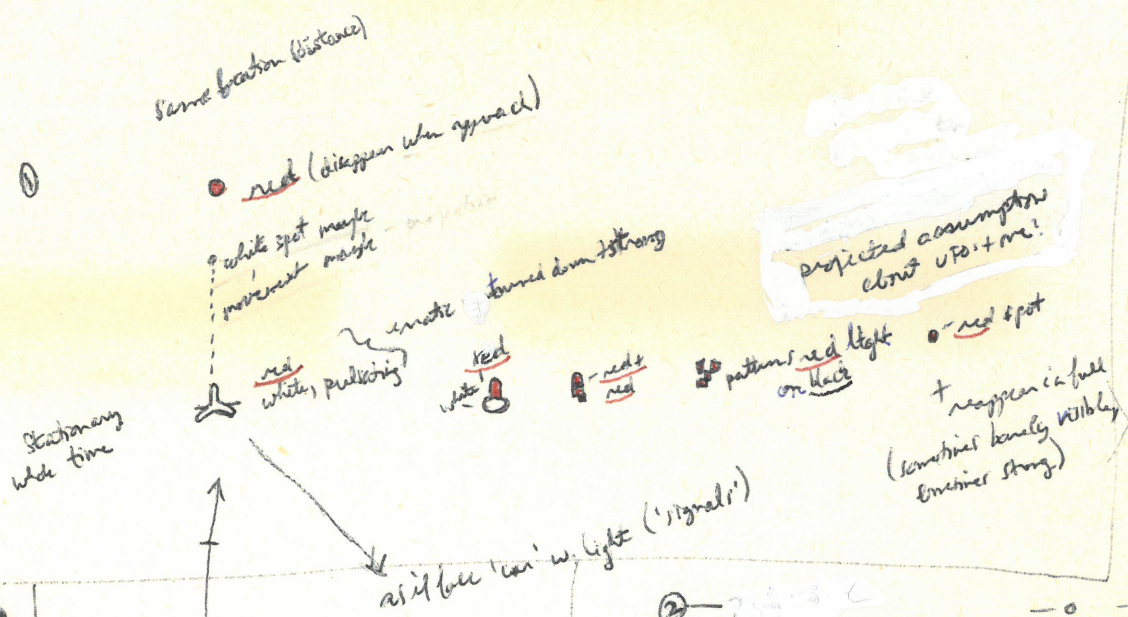

27/1/76
 11:00-12:35
 1 hour
 clear night, foggy at
 horizon, w. moon,
 in dark field

do not approach unless
 13/1/76

both lit at one time
 but that much clearer

Maybe dumping UFO, helicopter, car, water birds etc.
 it was going from darkness
 of night + ambiguity of plain + mystic midnight
 covered most plain. see earlier + answer many details
 question working about earlier